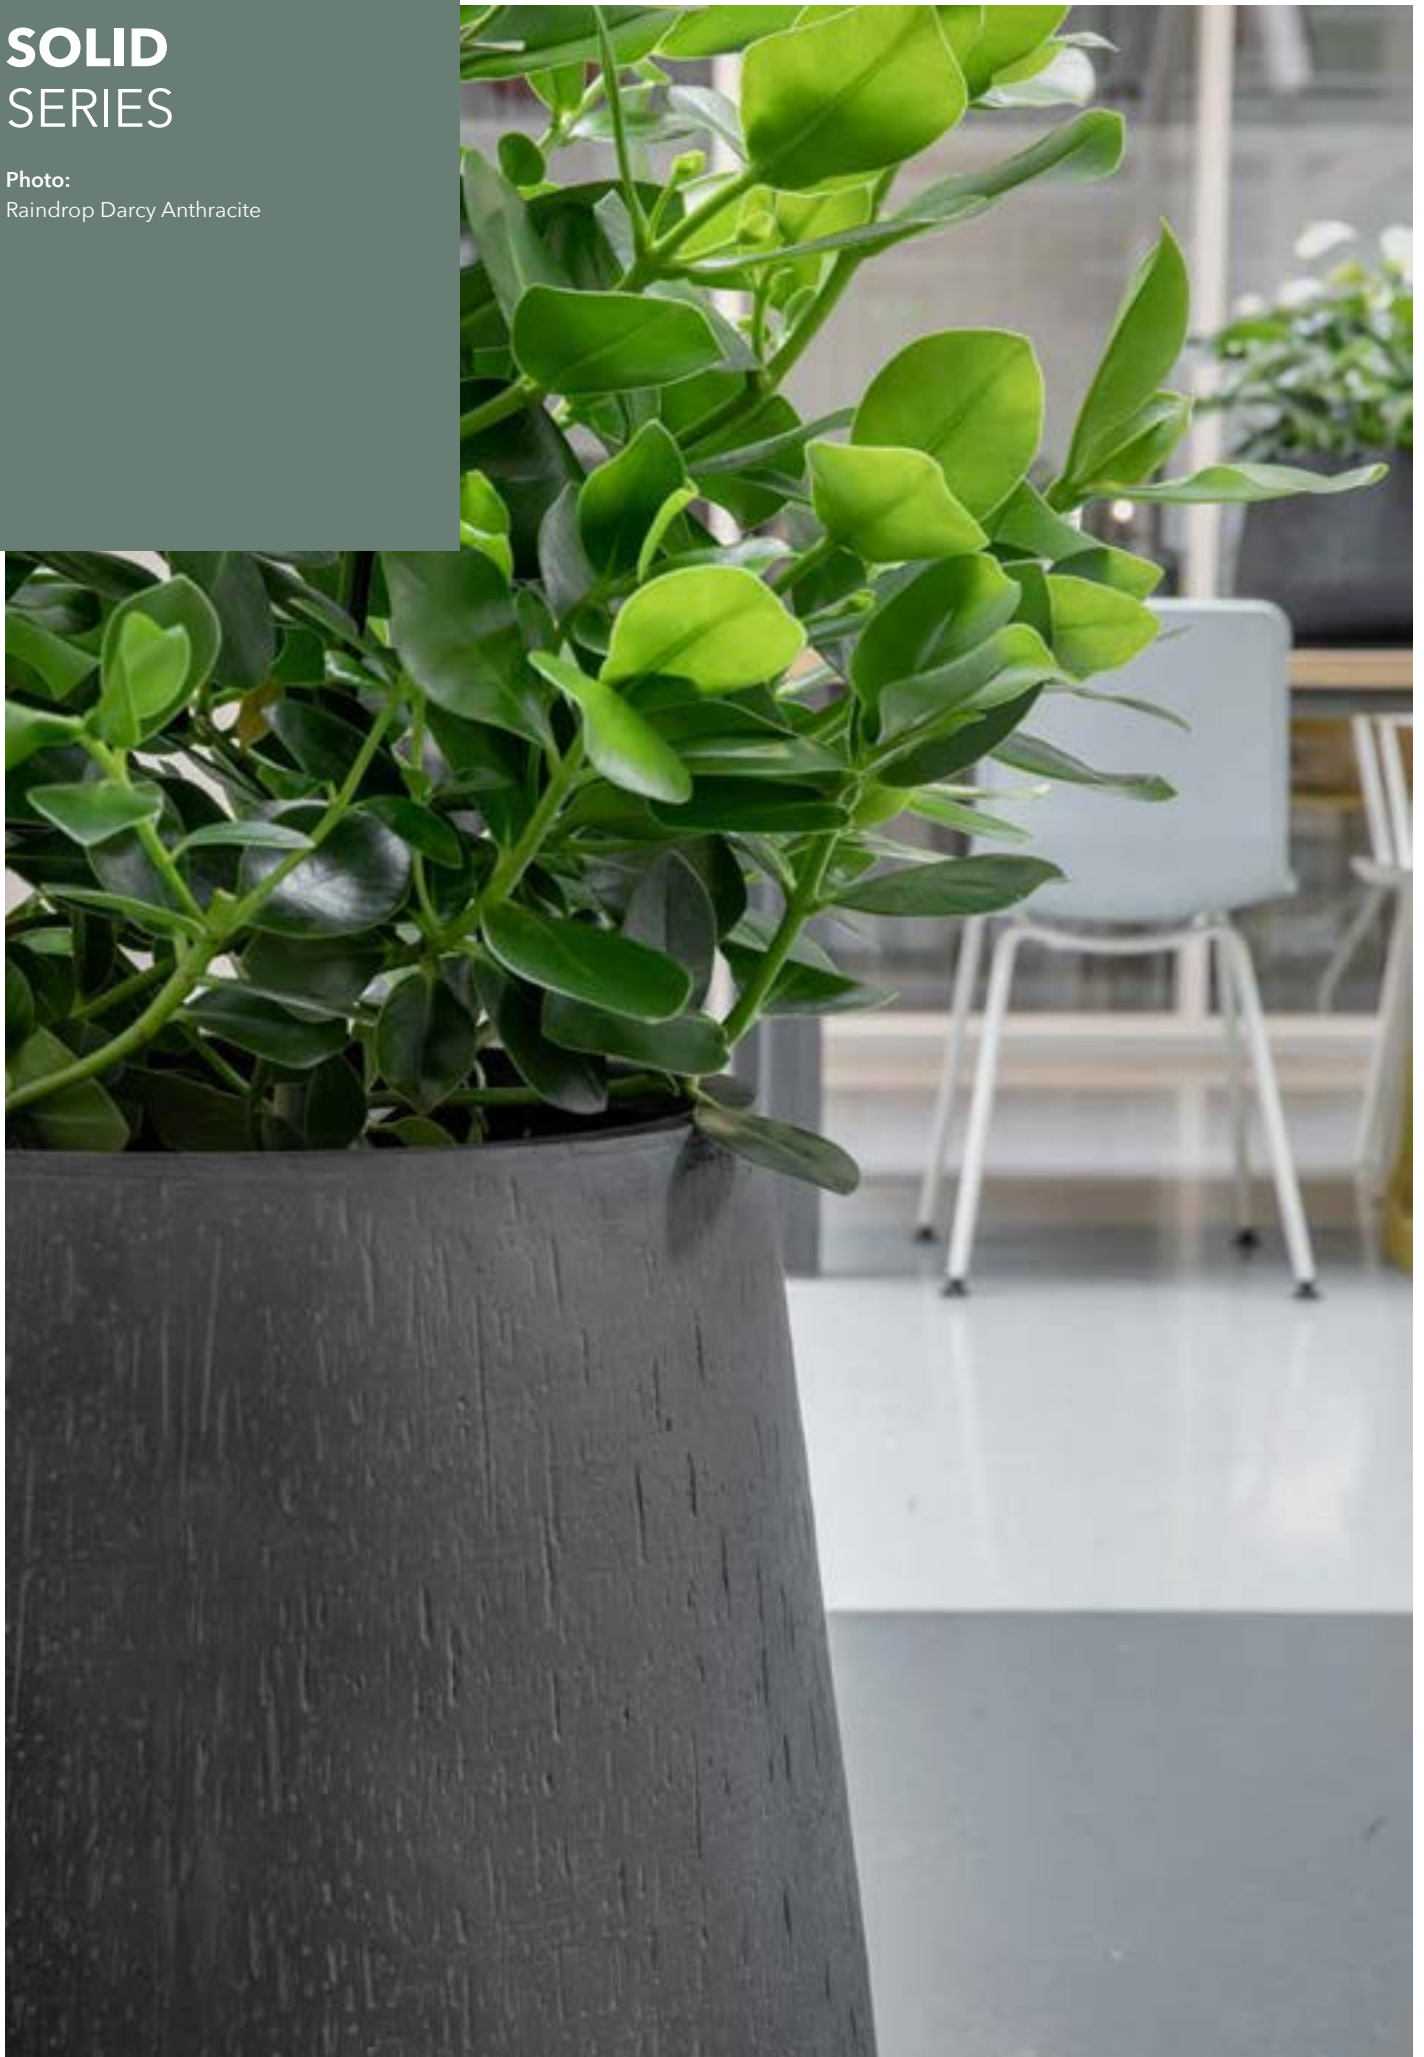

SOLID SERIES

Photo:
Raindrop Darcy Anthracite